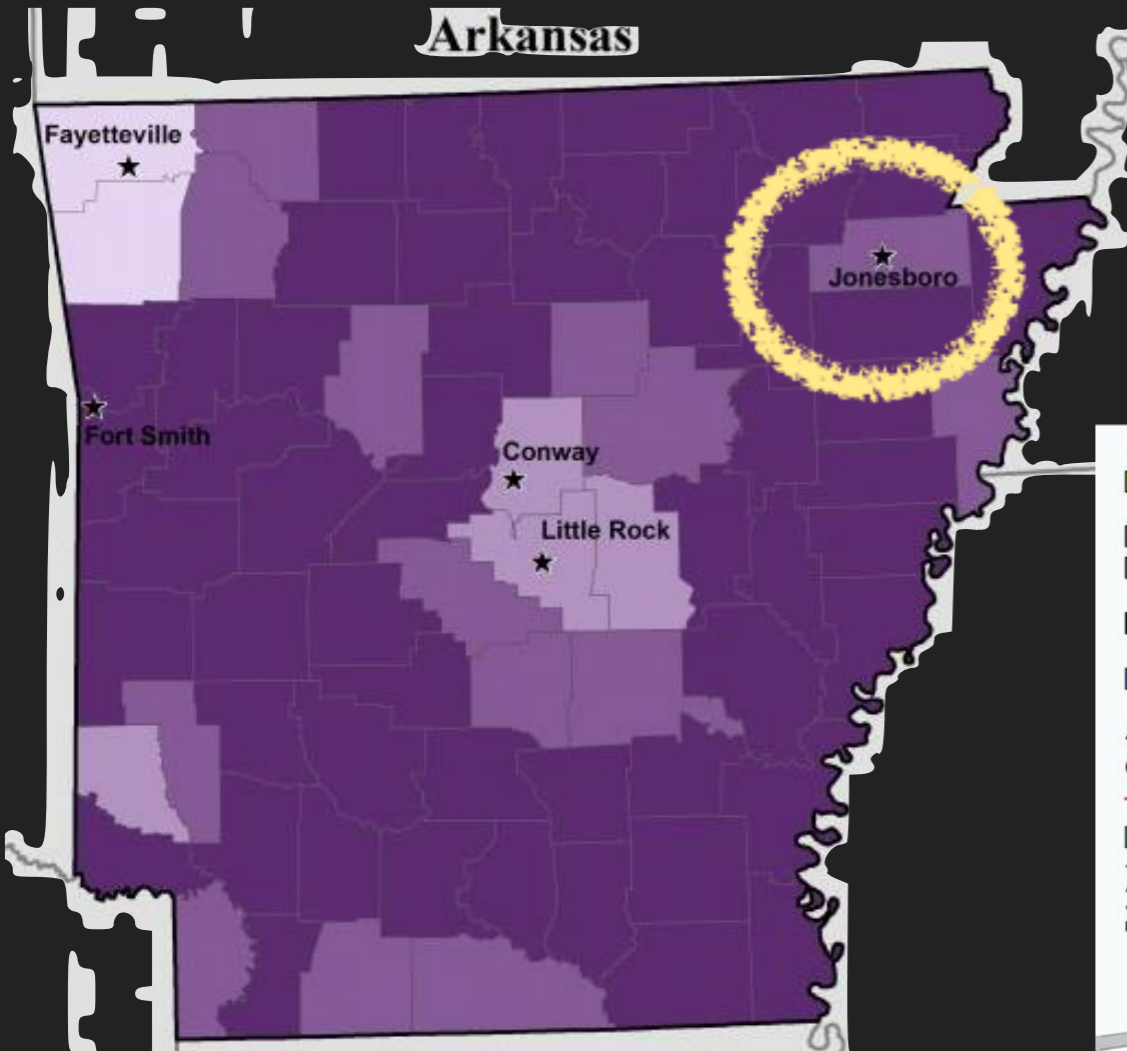

W16068 EIJIRO MASUDA

SCHOOL LIFE IN ARKANSAS STATE UNIVERSITY

2018.08-2018.12

WHERE'S ARKANSAS STATE?

ABOUT AN ARKANSAS UNIVERSITY

STATE

ON CAMPUS

FOODS